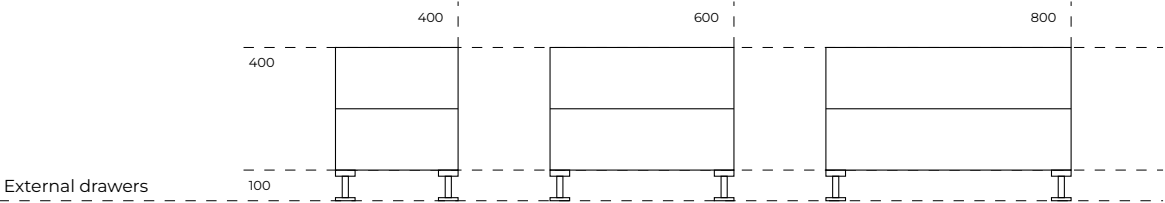

# STANDARD BOX DIMENSIONS

Our versatile cabinets can be easily paired and stacked to perfectly fit the dimensions of your space, allowing you to achieve your desired height and configuration.

Top units

External drawers