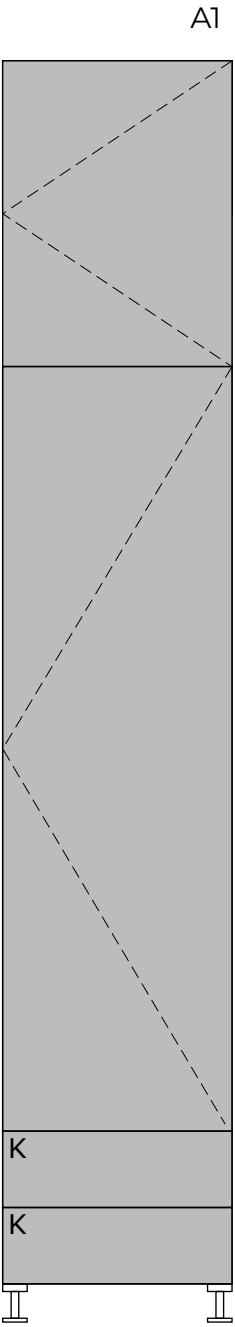

CONFIGURATION OPTIONS

Embracing the essence of versatility, our innovative design allows you to personalize your space effortlessly. Unleash your creativity with a various layout options, from discreet and serene hidden drawers to convenient exterior drawers.