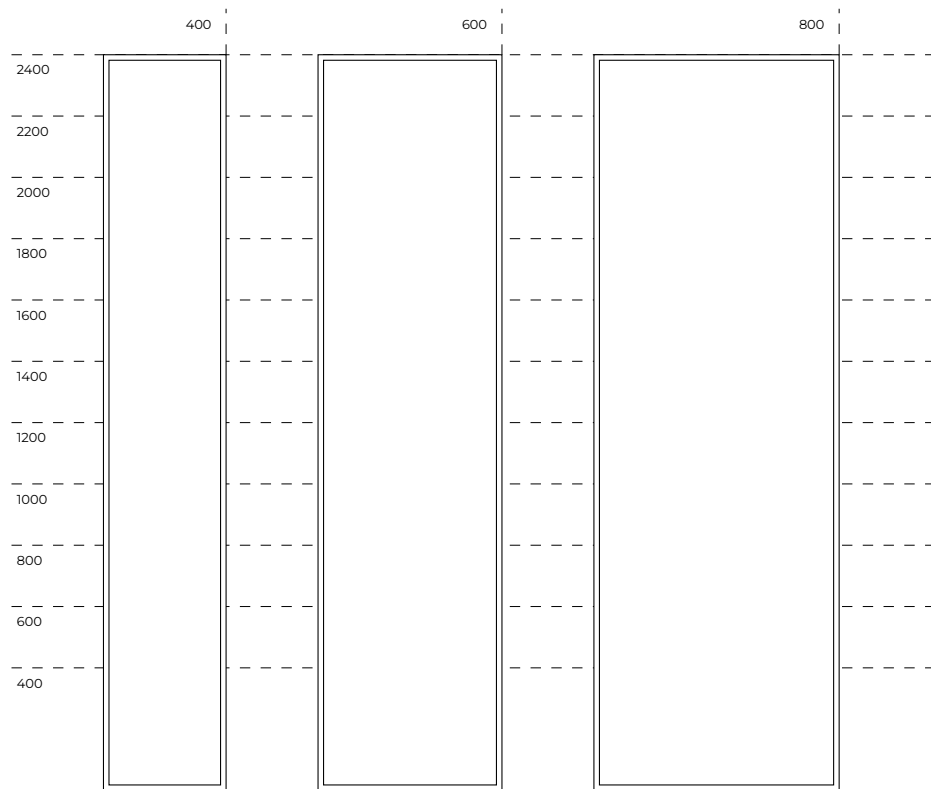

# STANDARD BOX DIMENSIONS

Our versatile cabinets can be easily paired and stacked to perfectly fit the dimensions of your space, allowing you to achieve your desired height and configuration.

Top units

External drawers