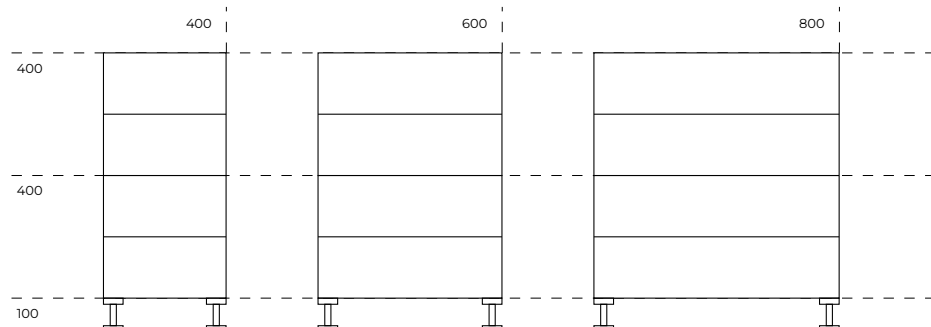

# STANDARD BOX DIMENSIONS

Our versatile cabinets can be easily paired and stacked to perfectly fit the dimensions of your space, allowing you to achieve your desired height and configuration.

Top units

External drawers