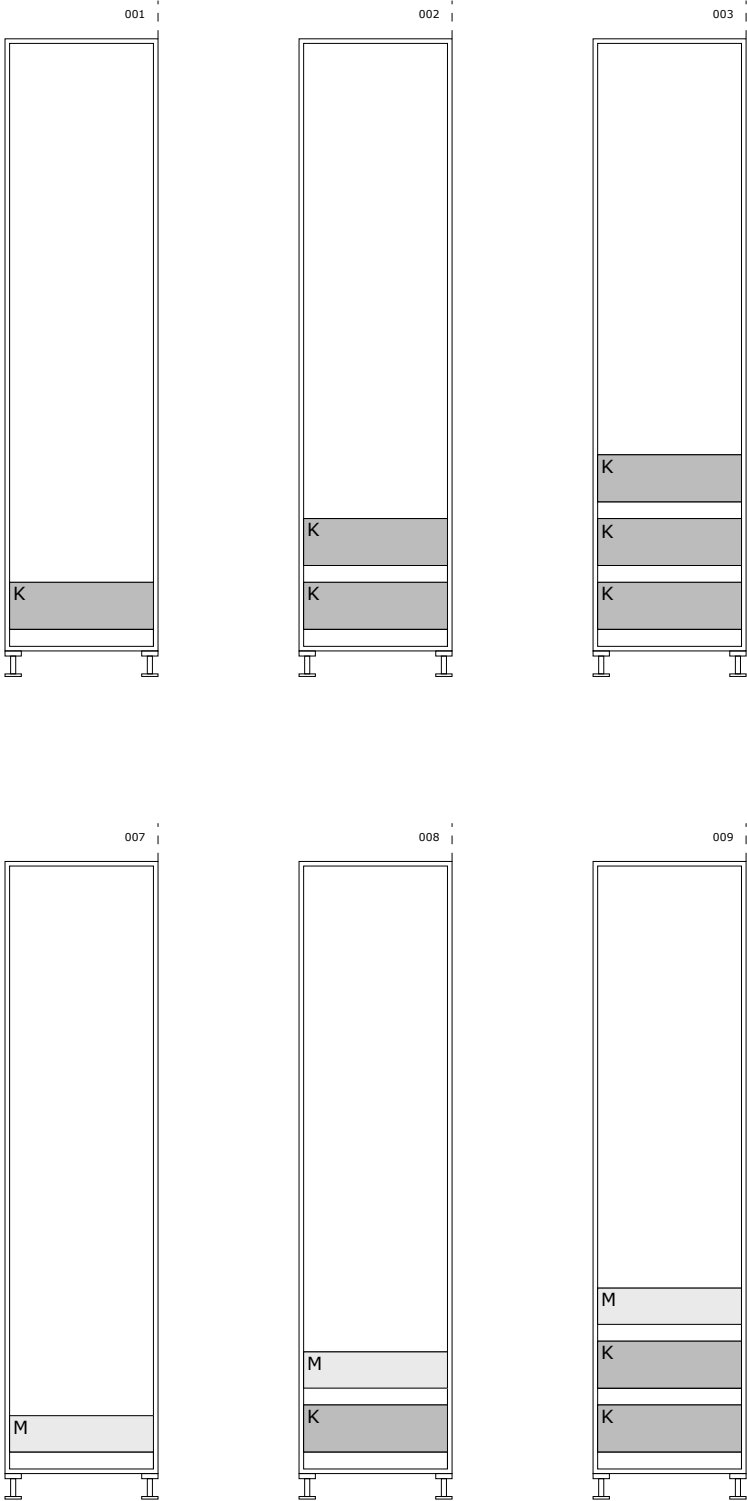

# STANDARD BOX DIMENSIONS

Our versatile cabinets can be easily paired and stacked to perfectly fit the dimensions of your space, allowing you to achieve your desired height and configuration.

Top units

External drawers

# INTERNAL DRAWER OPTIONS

Choose from two standard drawer heights.

K - internal height - 101mm

M - internal height - 63mm