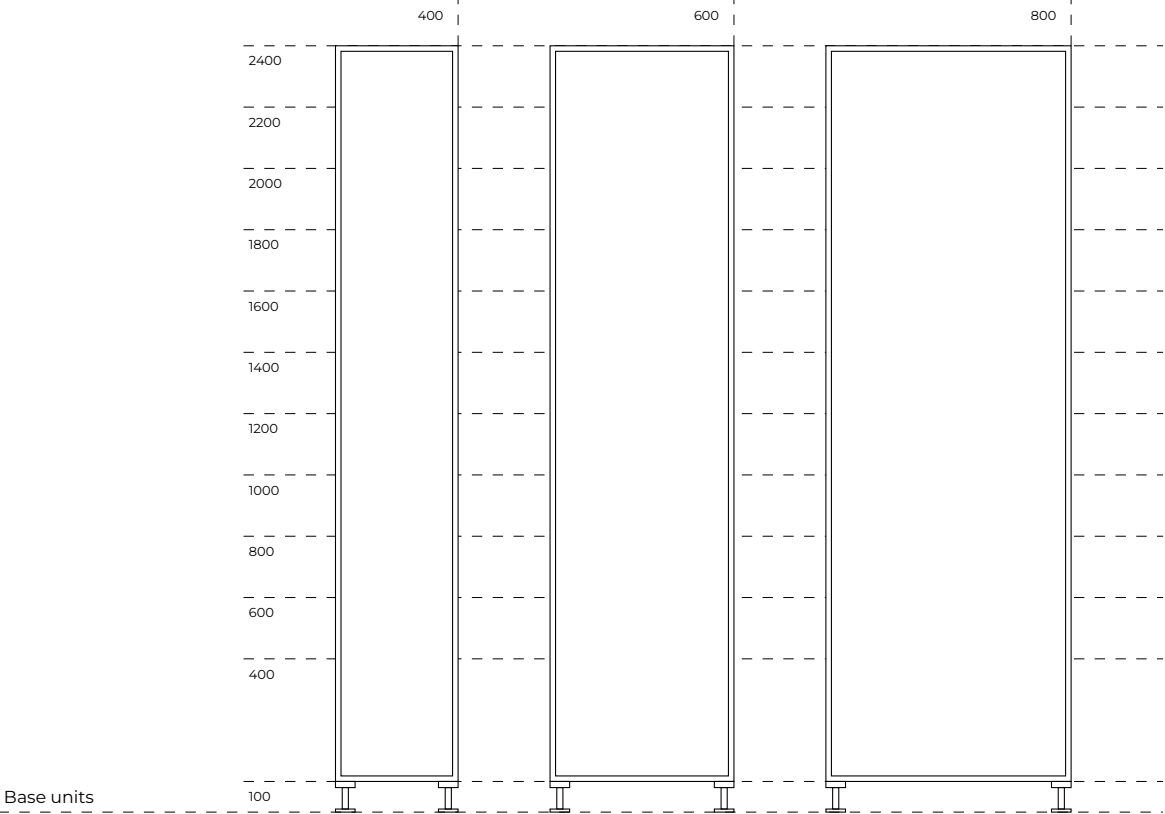

# STANDARD BOX DIMENSIONS

Our versatile cabinets can be easily paired and stacked to perfectly fit the dimensions of your space, allowing you to achieve your desired height and configuration.

Top units

External drawers