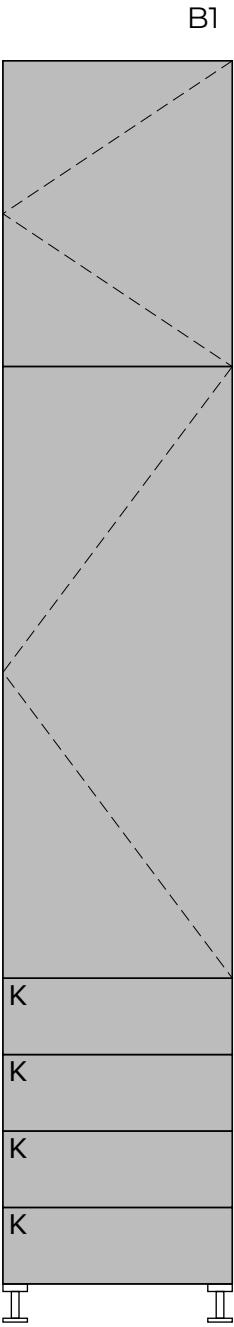

CONFIGURATION OPTIONS

Embracing the essence of versatility, our innovative design allows you to personalize your space effortlessly. Unleash your creativity with a various layout options, from discreet and serene hidden drawers to convenient exterior drawers.